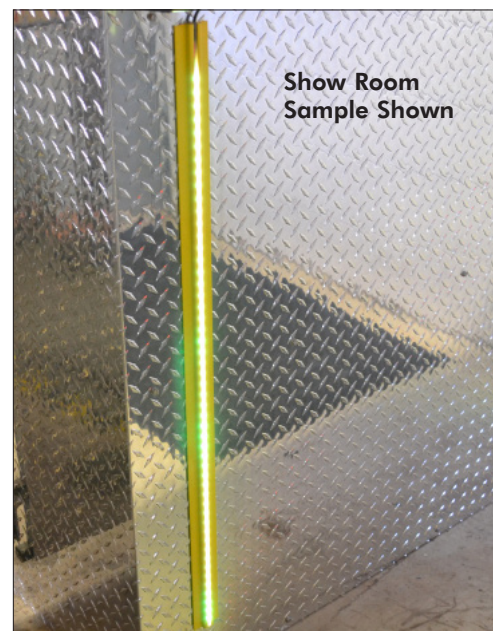

LOADING DOCK GUIDE LIGHT

TGL-30-000

The TGL-30-000 Guide Light is perfect for those inside dock applications where the truck driver's sight is hampered by the loss of light while backing completing into a covered dock area.

- Easy to Install - Low Voltage / NO Electrician Required
- 54 SUPER BRIGHT LED Lights Per Side
- Safety Yellow Finish Over Aluminum Track
- Low Cost Per Position

Small Format Control Box

Simple Plug-In Power Supply
(Uses Little Valuable Wall Space)

Attaches Easily To Any Surface