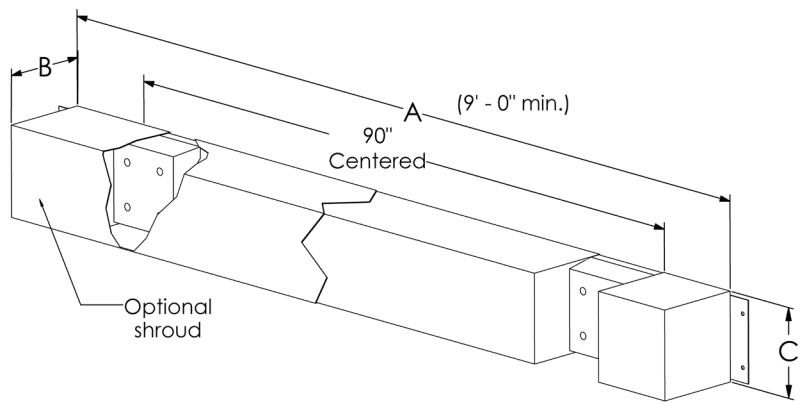

NOVA BUMPER PADS

INSTALLATION INSTRUCTIONS

BP DOCK SEAL

MODEL BP

Single fabric covered foam pad mounted on 2x12 treated wood backing—recommended for use with existing dock bumpers.

MODEL BP-BS

Same as above with full cover black shroud.

FOAM BOTTOM PADS

- Model BP
- Model BP-B
- Model BP-BS

'A' - Width:

'B' - Projection:

'C' - Height at Face:

Base Fabric:

- NOVA MAX-1000™
- NOVA Max-60™
- 40 Oz. Vinyl

Color Options: Black Brown Tan Blue Green

MODEL BP-B

Three fabric covered foam pads with two molded rubber bumpers individually mounted on a 2x12 treated wood backing.

OPTIONS

- End Mounting Bracket
- Formed Steel Back (Painted)
- Standoff Brackets