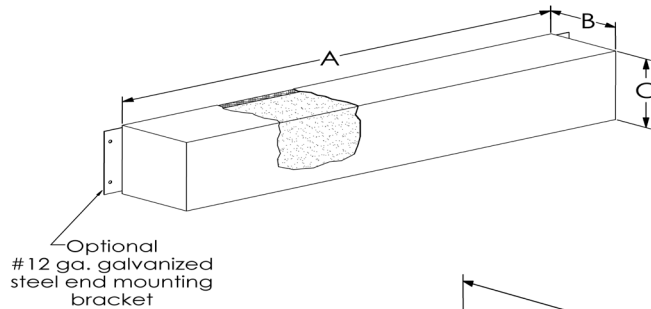

NOVA BUMPER PADS

INSTALLATION INSTRUCTIONS

BP DOCK SEAL

MODEL BP

Single fabric covered foam pad mounted on 2x12 treated wood backing—recommended for use with existing dock bumpers.

MODEL BP-BS

Same as above with full cover black shroud.

FOAM BOTTOM PADS

- Model BP
- Model BP-B
- Model BP-BS

'A' - Width:

'B' - Projection:

'C' - Height at Face:

Base Fabric:

- NOVA MAX-1000™
- NOVA Max-60™
- 40 Oz. Vinyl

Color Options: Black Brown Tan Blue Green