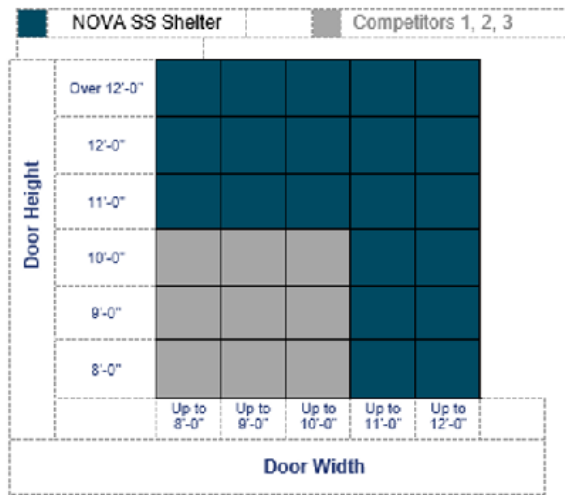

NOVA SOFT SIDED (SS) DOCK SHELTER

COMPETITIVE PRODUCT COMPARISON

FEATURES AND BENEFITS

- Designed for doors 12 x 12-feet and higher
- Flexible side pads absorb impacts
- Foam sides prevent unit, and building damage from off-center trailers
- Head and side curtains provide wrap-around protection
- Provides full access to trailers
- Minimizes pressure on building walls
- Pressure-treated, kiln-dried wood frame
- Top fiberglass panel
- Corner wear pleats are standard
- Vinyl-covered foam draft pads
- 24-inch shelter projection
- Heavy-duty galvanized mounting hardware
- Standard 15-inch yellow guide stripes
- All sew lines are lock-stitched and reinforced with UV-resistant thread

GREATEST SIZE OPTIONS: The NOVA SS Series Dock Shelter is designed to fit door openings from 8 x 8-feet up to 12 x 12-feet.

MADE TO WITHSTAND IMPACTS: The SS shelter has foam side pads that easily bend and compress out of the way of off-center trailers to prevent unit and building damage, and side curtains attach with Velcro® to eliminate dock downtime.